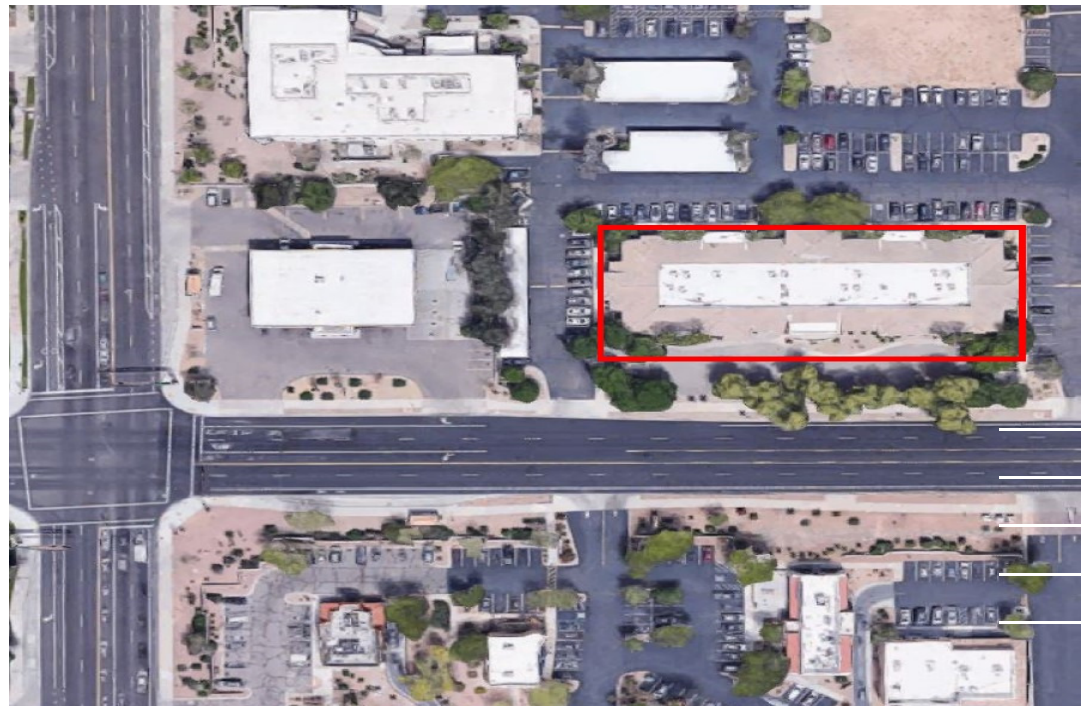

ANASAZI OFFICE BUILDING

- *LOCATION:
  NORTHEAST
  CORNER OF
  GUADALUPE
  AND
  McCIUNTOCK*
- *AVAILABLE:
  20,040 SQUARE
  FEET
  DIVISIBLE*
- *LEASE RATE:
  CALL FOR
  DETAILS*

OFFICE BUILDING AVAILABLE FOR LEASE – HIGH TRAFFIC AREA LOCATED IN TEMPE

1840 East Guadalupe Road, Tempe, 85283

Bobby Raines and Kevin Iams
7595 E McDonald Drive, Suite 130
Scottsdale, Arizona 85250
Phone: 480-947-3100 Fax: 480-556-8150
Email: Bob@americorig.com or Kevin@americorig.com
www.americorig.com